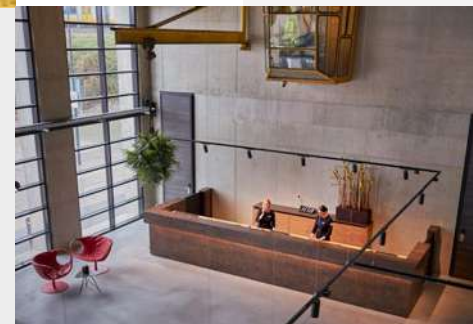

the luxurious rooms, due to tailor-made design. Enjoy Inntel Originals and local specialties at Bar & Brasserie Werkspoor and fully relax in Spa Steam with a pool, Turkish steam bath, sauna and massage area. Luxury room types also have a private whirlpool and sauna.

The high-end locations are equipped with all modern comforts such as multi-functional touchscreen screens. With flexible sounds proof walls the location can be divided into Engine rooms 1-2-3-4. The rooms can be reached by stairs and with an elevator. It is possible to exclusively reserve the foyer. With a warm welcome the tone for your event is set.